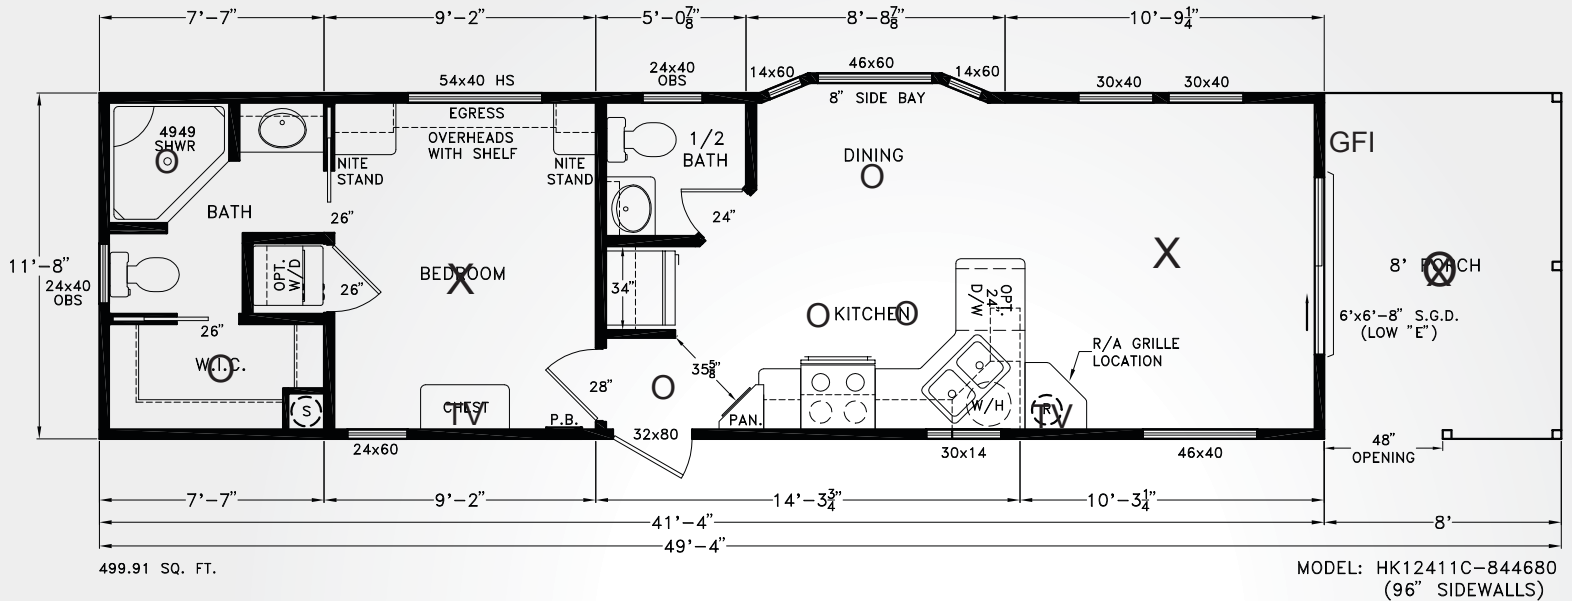

Paradise Oaks RV Resort

Our Amenities

- Heated Swimming Pool/Spa
- Recreation Center
- Lighted Pickleball Courts
- Shuffleboard/Bocce/Cornhole
- Catch & Release Fishing Pond
- Onsite Activities Director
- Fitness Center

The Bishop House

499 SQ. FT.

1 BEDROOM

1 BATHROOM

8' PORCH

Where everyday is a
New Adventure!

parkmodels@ParadiseOaksRV.com

(352) 793-1823 | ParadiseOaksRV.com

4628 County Road 475 | Bushnell, Florida