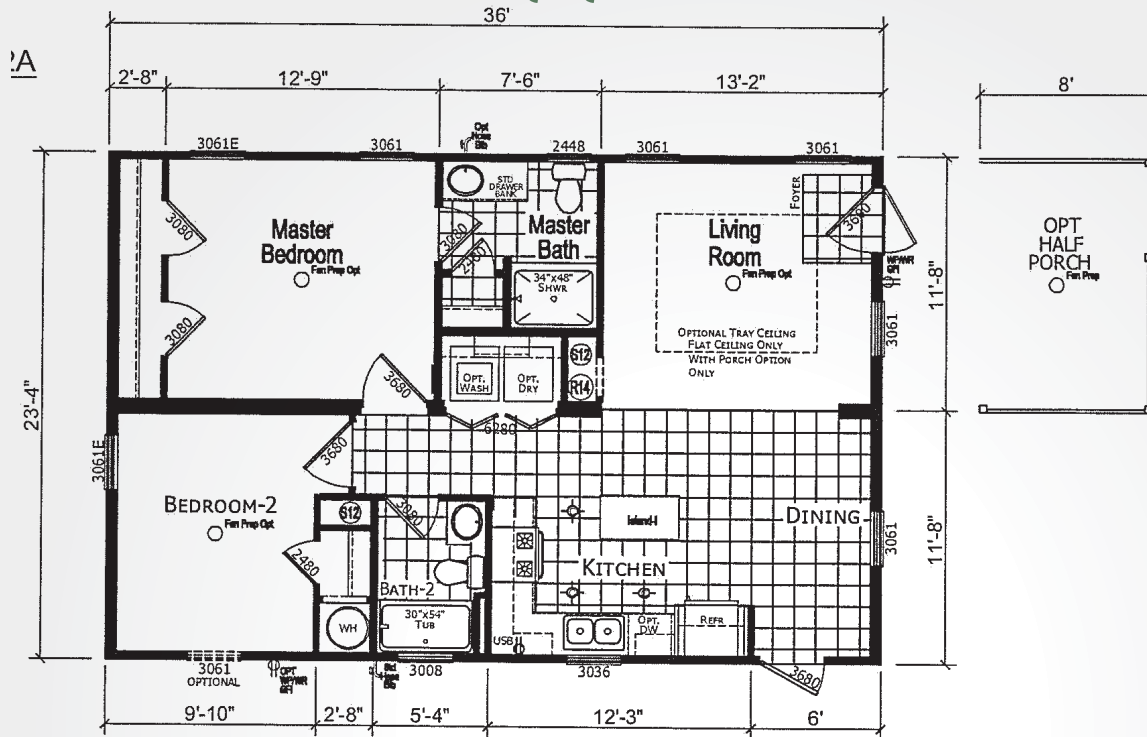

Paradise Oaks RV Resort

Our Amenities

- Heated Swimming Pool/Spa
- Recreation Center
- Lighted Pickleball Courts
- Shuffleboard/Bocce/Cornhole
- Catch & Release Fishing Pond
- Onsite Activities Director
- Fitness Center

The *Island House*

839 SQ. FT.

2 BEDROOM

2 BATHROOM

8' PORCH

Where everyday is a
New Adventure!

parkmodels@ParadiseOaksRV.com

(352) 793-1823 | ParadiseOaksRV.com

4628 County Road 475 | Bushnell, Florida