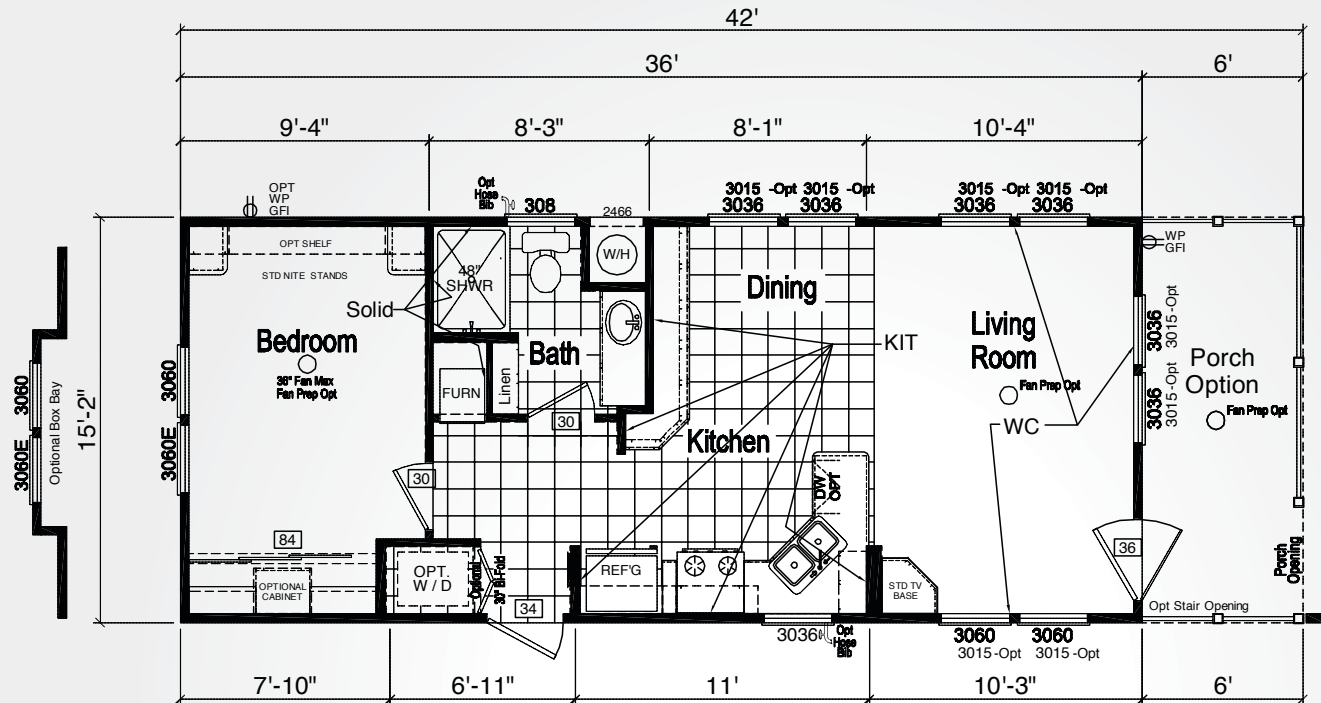

Paradise Oaks RV Resort

Our Amenities

Heated Swimming Pool/Spa
Recreation Center
Lighted Pickleball Courts
Shuffleboard/Bocce/Cornhole
Catch & Release Fishing Pond
Onsite Activities Director
Fitness Center

The Sweet Sixteen

545 SQ. FT.

1 BEDROOM

1 BATHROOM

6' PORCH

Where everyday is a
New Adventure!

parkmodels@ParadiseOaksRV.com

(352) 793-1823 | ParadiseOaksRV.com

4628 County Road 475 | Bushnell, Florida